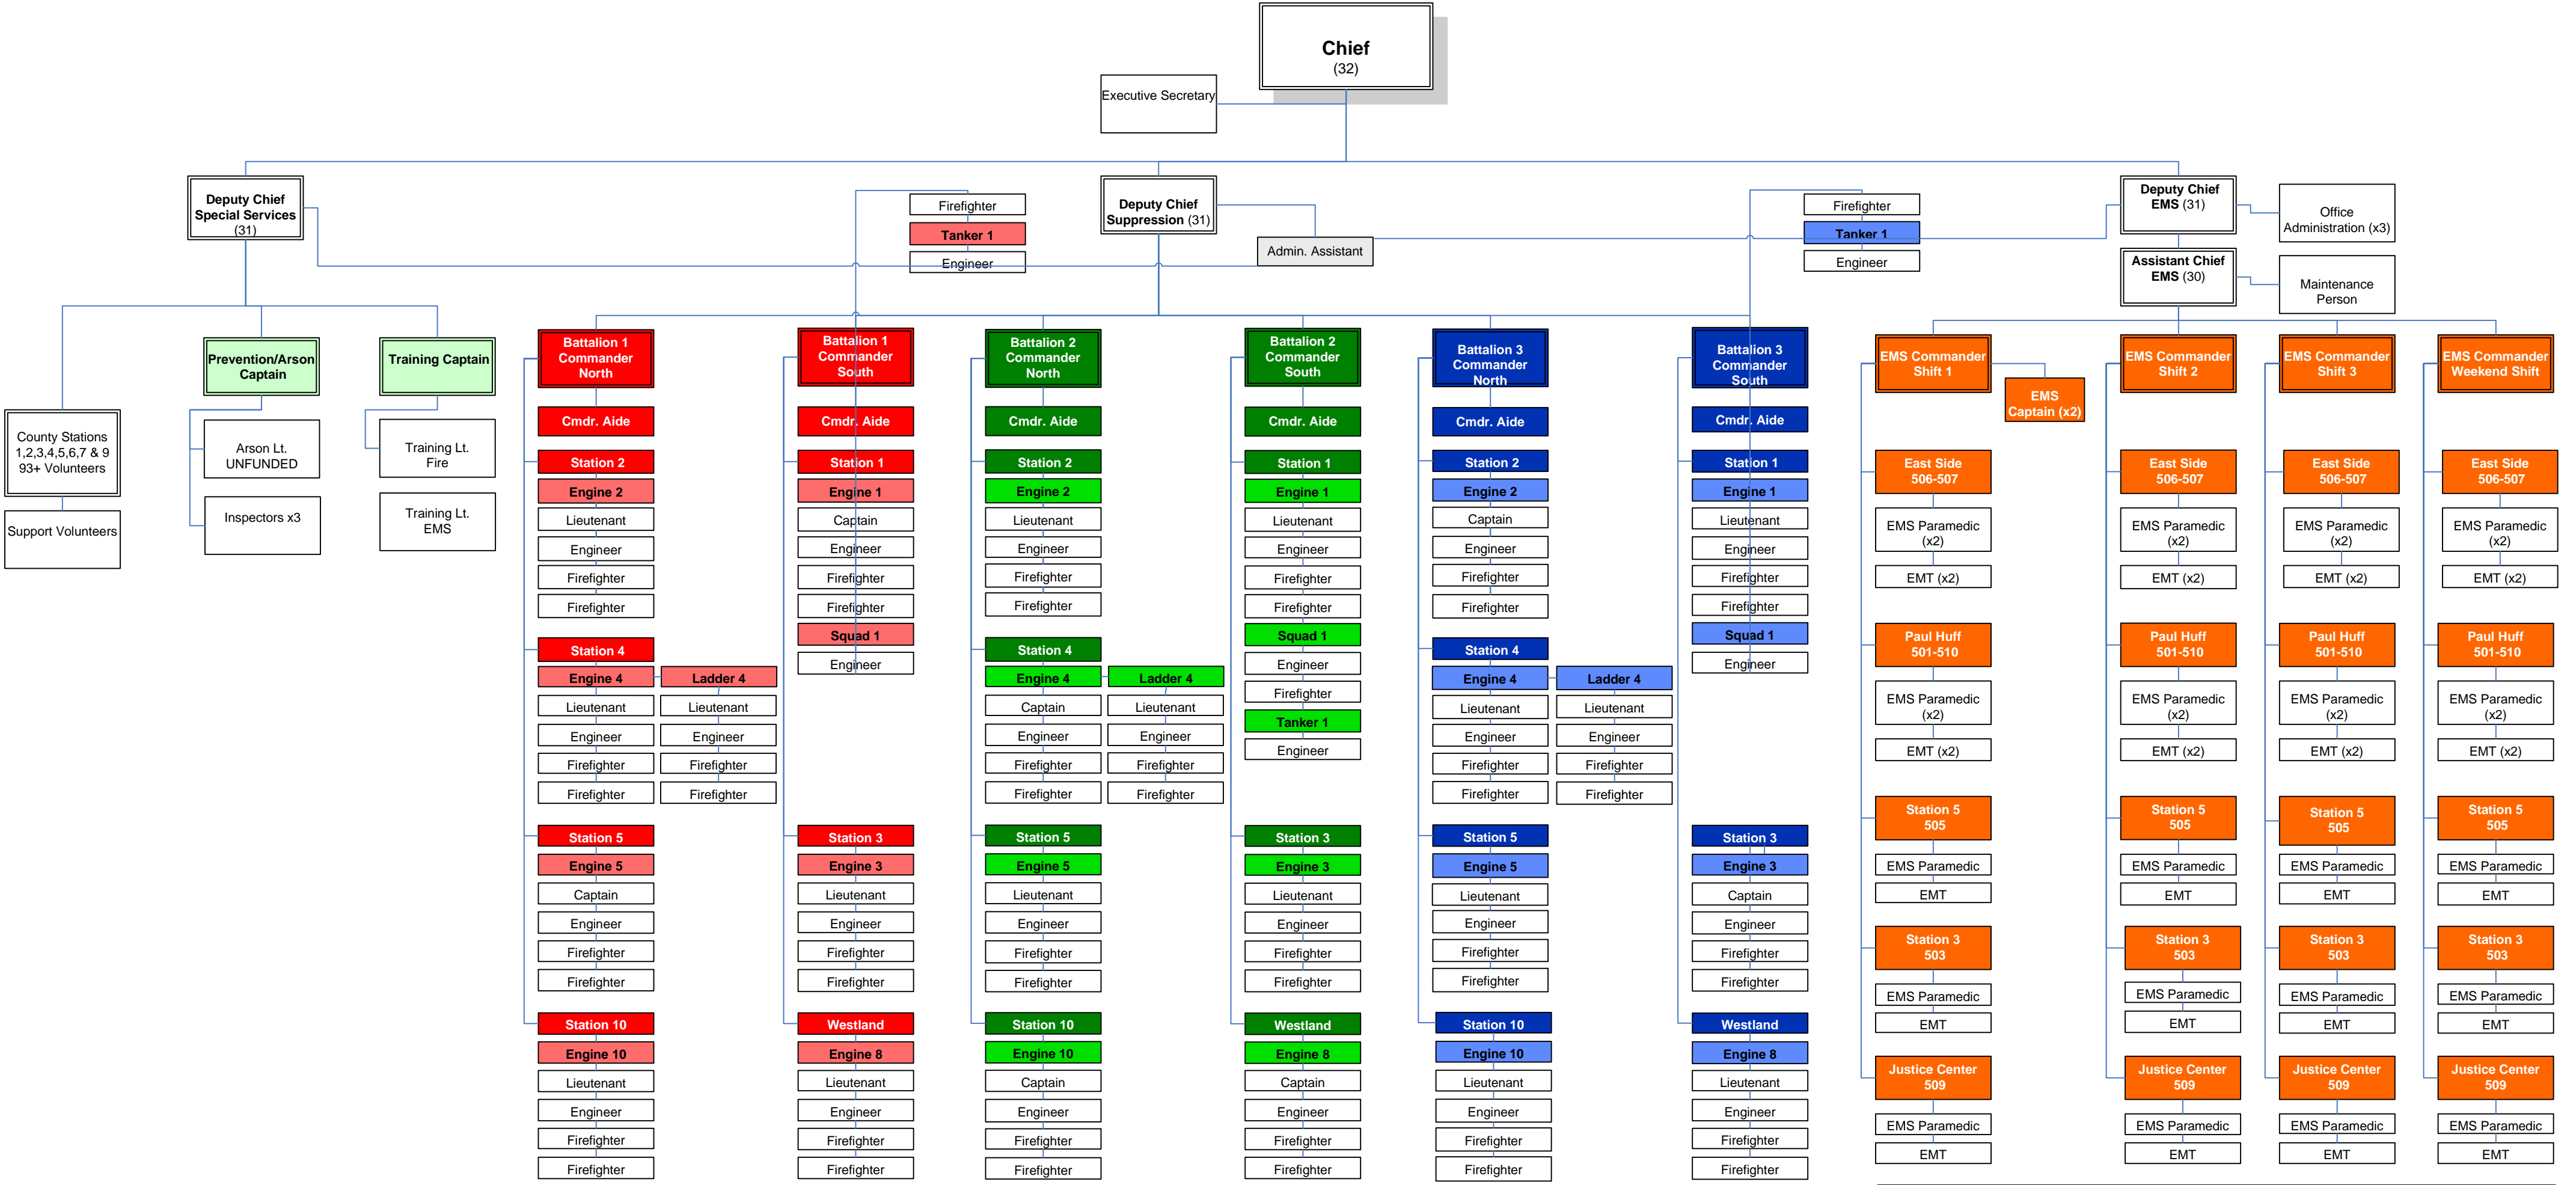

# Cleveland/Bradley Emergency Services

5 Firefighters Unfunded  
(3 Frozen City)

All stations operate 3 shifts except Station 3 has 1-12 hour shifts per day

7 Full Time positions being done by 35 Part Time personnel